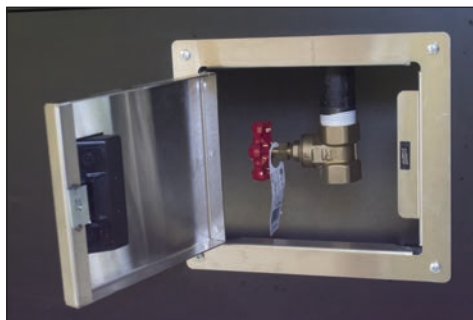

ADVANCE TABCO EVERYDAY BUFFETS

*B4-CPU-B-SB Shown
With Optional Tray Slides*

*Double Sided Thermoplastic Polymer
Sneeze Guard*

*Easy Drain Access
For Emptying Water*

*Optional Drop-Down
Tray Slides*