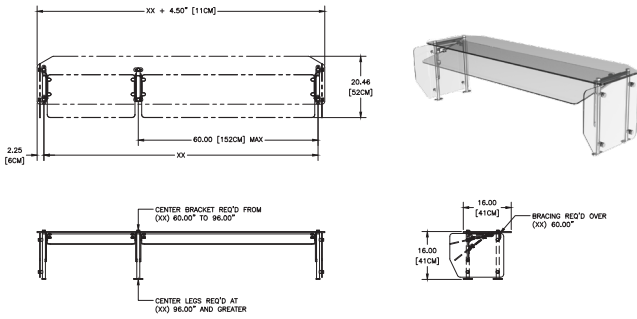

FlexiShield™ Food Shields

DCFDFS