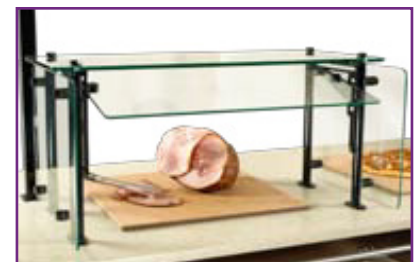

*This food shield pivots into three positions allowing for a full range of serving options.*

### 1. FULLY CLOSED

Adjustable shelves offer flexibility of display. The shelves can be moved in 1" increments and tilted into three positions.

### 2. SEMI-OPEN

This position allows you to serve under the food shield but limits range of access to the customer. This is designed for operator served product.