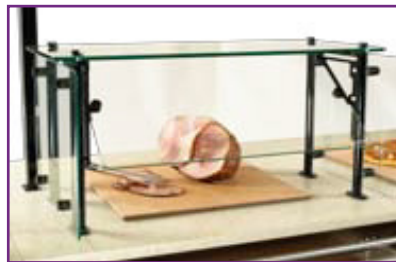

# FlexiShield™ Food Shields

Delfield's new food shield line is designed to protect without getting in the way. The mostly glass design keeps food safe while enhancing the merchandising effect, allowing your customers to get full view of what's important, the food! We have added even more flexibility with extended lengths that do not require as many support legs to get in your way.

The new FlexiShield™ models give maximum menu and serving flexibility by allowing adjustment to three different glass positions. With several additional double and single tier, double and single service, sneeze guard and full front models also available to meet your needs. All designed to meet the 2014 NSF standard requirements. Take the guess work out of installation with a food shield that ships to you fully assembled.

*This food shield pivots into three positions allowing for a full range of serving options.*

### 1. FULLY CLOSED

Adjustable shelves offer flexibility of display. The shelves can be moved in 1" increments and tilted into three positions.